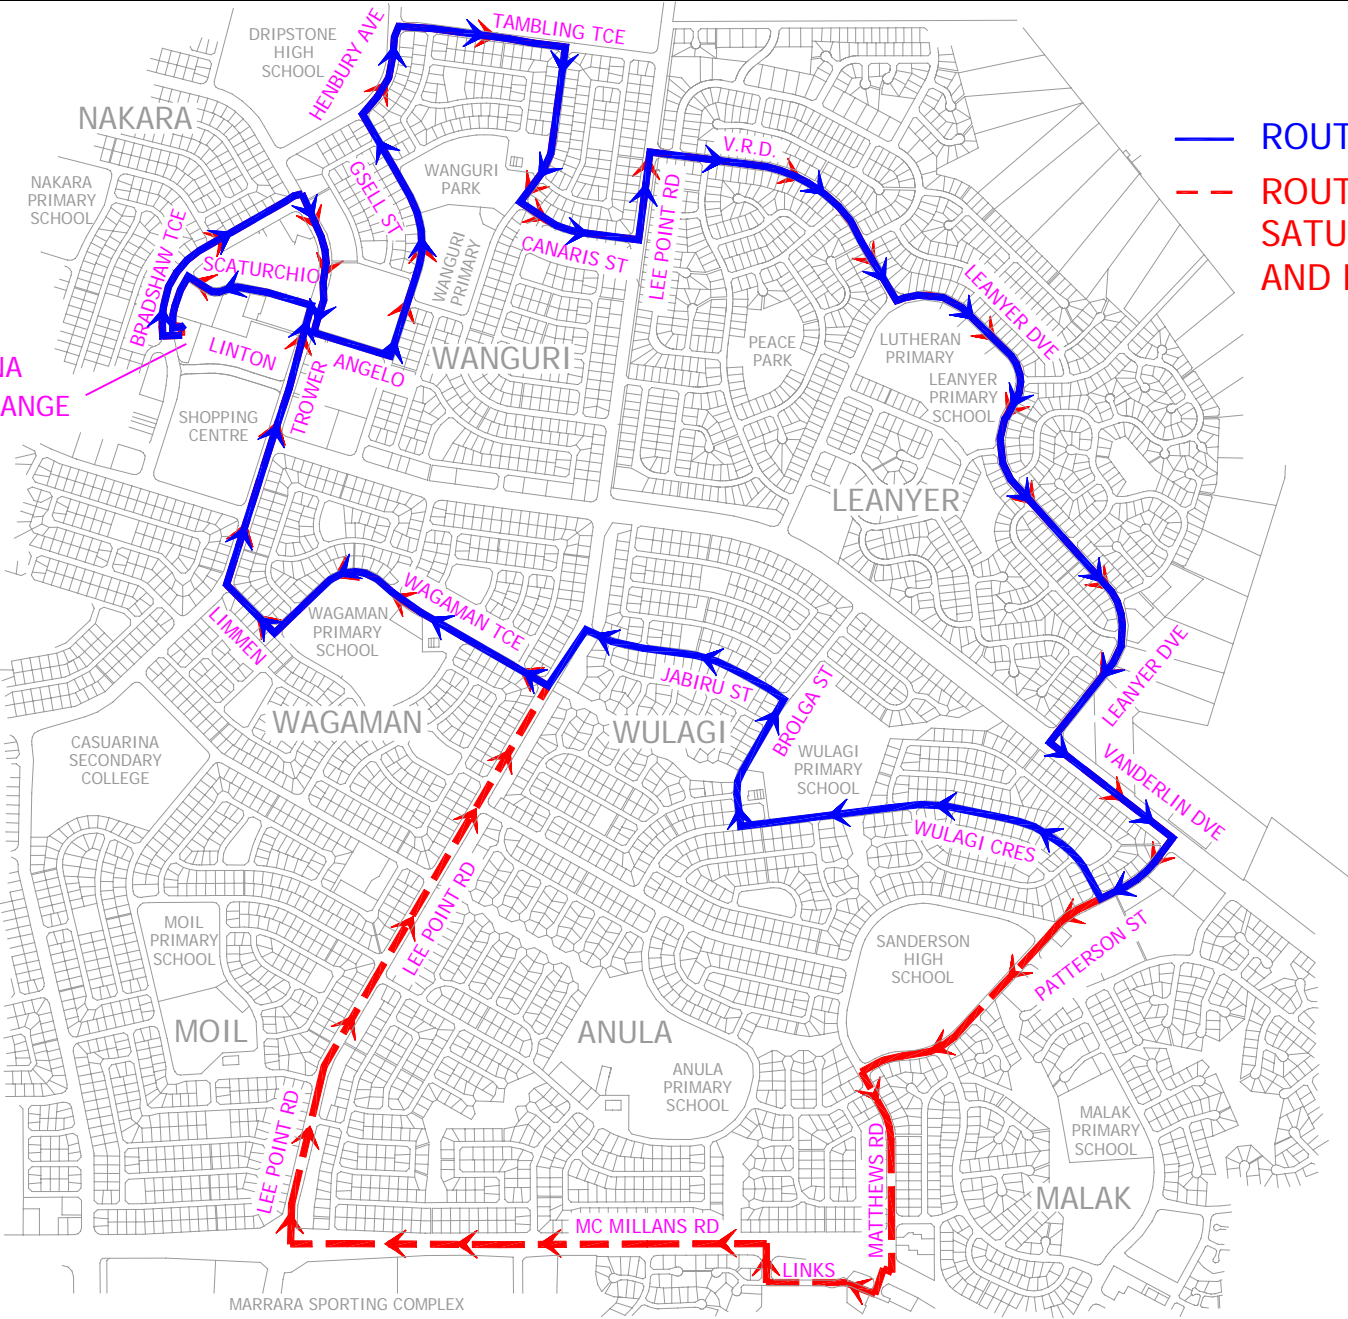

— ROUTE 2
 - - - ROUTE 2 VARIATION SATURDAY, SUNDAY AND PUBLIC HOLIDAYS

➤ DIRECTION OF TRAVEL

CASUARINA BUS INTERCHANGE

CASUARINA WANGURI LEANYER WULAGI MARRARA WAGAMAN (LOOP)